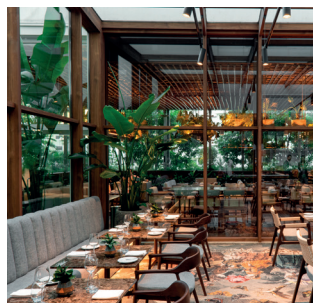

BARS & RESTAURANTS

Taste a cocktail to the sound of live piano music in the Hotel's Lobby Bar and Lounge.

At the Mediterrâneo Restaurant indulge in a wide range of possibilities, inspired by Portuguese and Mediterranean traditions.